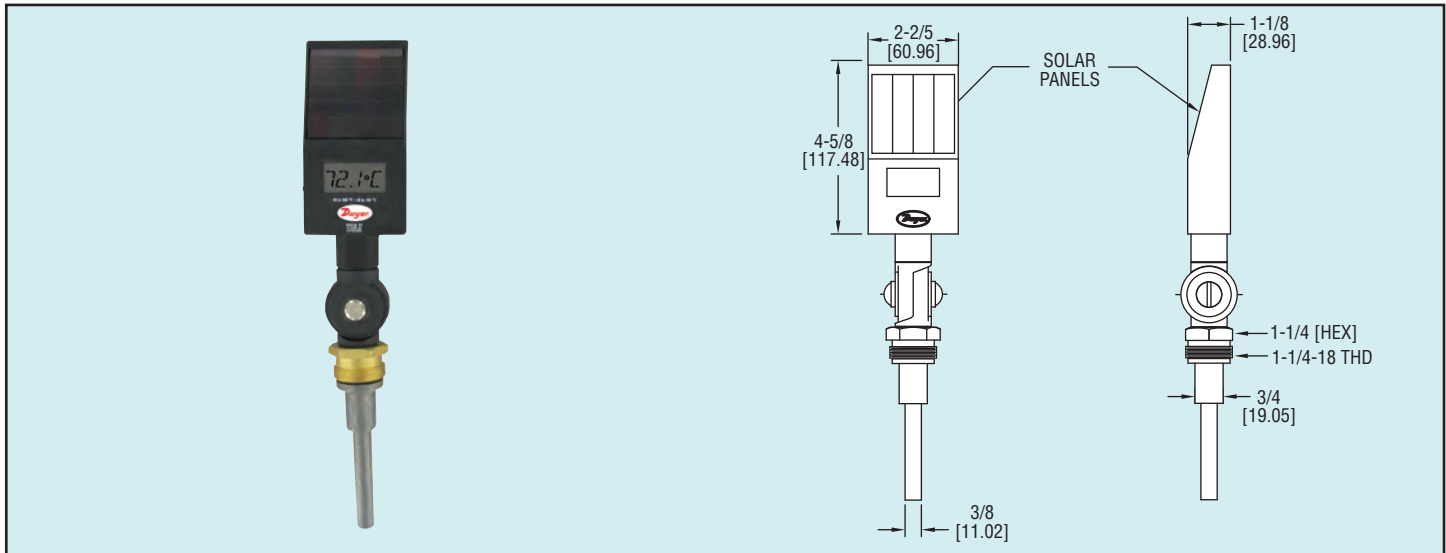

# Solar Powered Industrial Thermometer

Adjustable Stem and Display Housing, °F/°C Switchable

The **Series SIT Solar Powered Industrial Thermometer** accurately measures temperature with no batteries or power cables. For the best possible viewing angle, the stem can be adjusted 180° in the vertical plane and the display housing can be adjusted 180° in the horizontal plane providing a full 360° rotation. Engineering units are field selectable with an external dip switch enabling the thermometer to read from -50 to 300°F or -45 to 150°C. In addition, the large 1/2"-digit display allows measurements to be easily read across the room. Rated as low as 10 lux, the Series SIT solar thermometer is excellent for reading in low light applications.

**Model SIT-935**, Solar Industrial Thermometer with 3-1/2" Adjustable Stem

**Model SIT-960**, Solar Industrial Thermometer with 6" Adjustable Stem