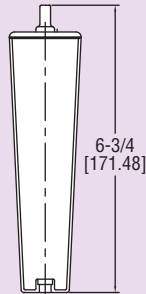

Portable Wind Meter

TEST EQUIPMENT

Hold this way
for low scale reading.

For high scale reading, finger
covers hole.

Ideal for yachtsmen, outdoorsmen, farmers, etc. A welcome gift. Use anywhere. Direct reading, no calculations. Hold meter at eye level, back of unit to wind. White ball in tube indicates wind speed. Meter has two scales for max accuracy and easy reading – low, 2 to 10 and high, 4 to 66 mph range. For high range, cover hole with finger. Pocket size, sturdy plastic, has case.

Note: Standard discounts do not apply to the Windmeter. Sporting goods dealers and distributors: Contact factory for quantity discounts.

Dimensions: 5/8" W X 6-3/4" H X 17/32" D.

Wind Meter-MPH, mph scale

Wind Meter-KNOT, knots scale

Wind Meter-KPH, kph scale

Wind Meter-MPS, mps scale

A-376, Replacement floats for windmeter, tube of 3

ermo-Anemometers