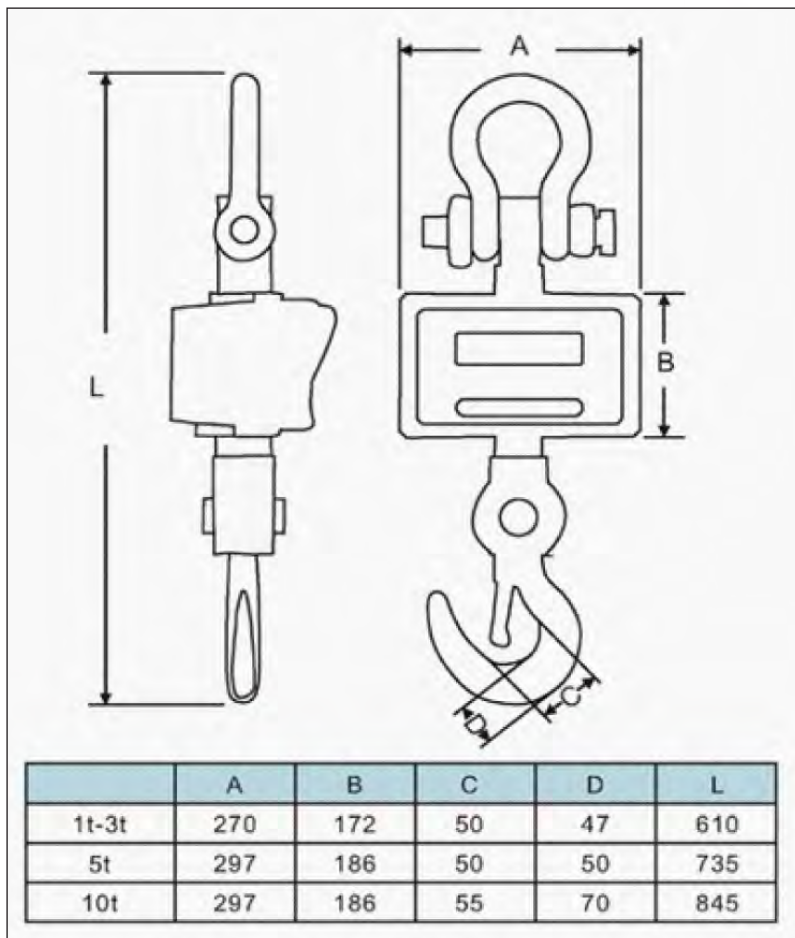

MCRS Crane Scale

Features

- Easy to use front panel
- Hold and Tare weight keys
- Internal resolution: 300000
- 500% safety Overload
- 1.2 inch display
- Battery back up of 50 hours
- Optional Remote Controller
- Rechargeable Battery

Capacities

1000kg*0.2kg , 3000kg*0.5kg,
5000kg*1kg and 10000 kg*2kg

Specifications are subject to change without notice for improvement

MCRSREV005022011